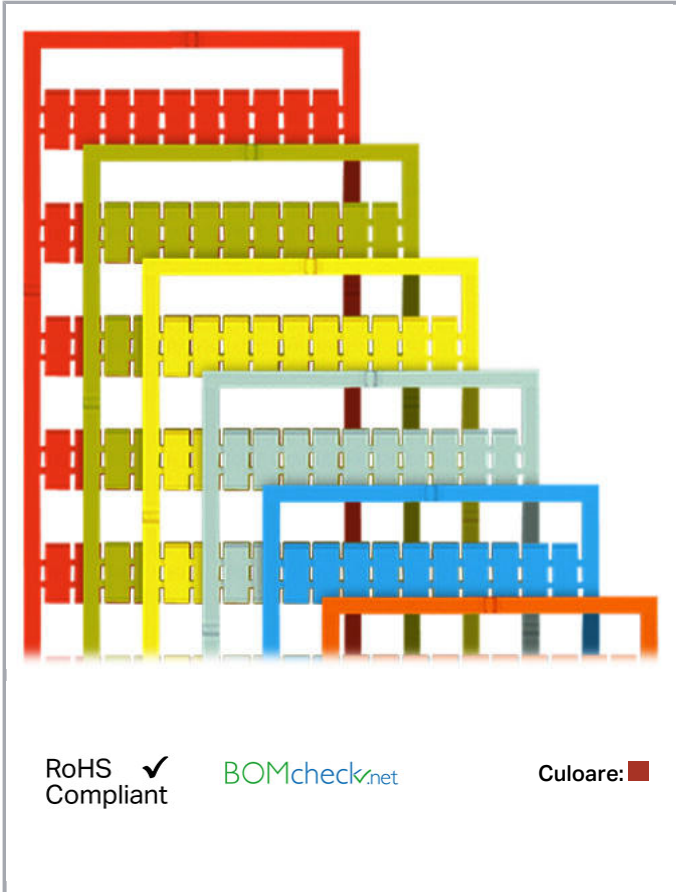

## Fișă tehnică | Număr articol: 793-545/000-005

WMB marking card; as card; MARKED; A, B, P, N, PE, PEN, L1, L2, L3, Ground (10x); not stretchable; Horizontal marking; snap-on type; red

[www.wago.com/793-545/000-005](http://www.wago.com/793-545/000-005)

#### Technical Data

Marking	A, B, P, N, PE, PEN, L1, L2, L3,
Marking (number)	10
Marking direction	Horizontal marking
Marking color	black
Marking type	Symbol
Darstellung des Aufdrucks	consecutive symbols per strip
Pre-assembly	10 strips with 10 markers per card

## Geometrical Data

Marker/Strip width	5 mm
Marker width	5 mm