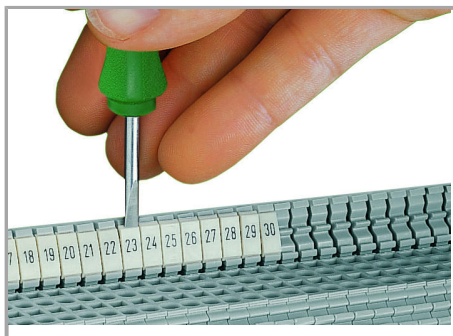

Fișă tehnică | Număr articol: 793-521

WMB marking card; as card; MARKED; 7 / 8 (50 each); not stretchable;
Horizontal marking; snap-on type; white

www.wago.com/793-521

Date

Geometrical Data

Marker/Strip width	5 mm
Marker width	5 mm

Marking

Snapping a WMB marker strip into the marker slot of the double marker carrier.

Snapping a marking strip into the marker slot.

Familie de produse

WMB Multi marking system

Afișare globală produse din familie.