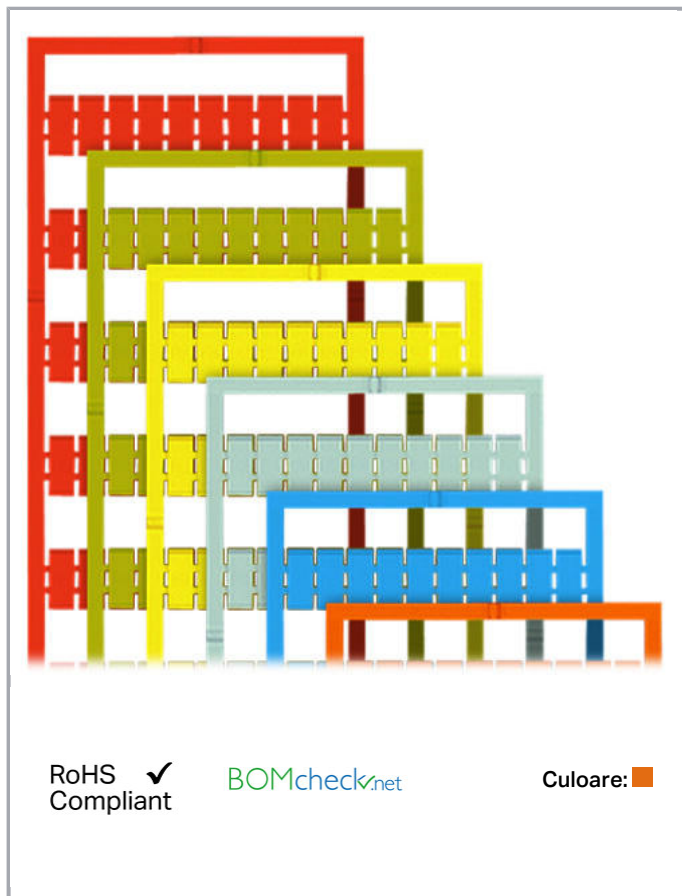

## Fișă tehnică | Număr articol: 793-511/000-012

WMB marking card; as card; MARKED; 301 ... 400 (1x); not stretchable;  
Horizontal marking; snap-on type; orange

[www.wago.com/793-511/000-012](http://www.wago.com/793-511/000-012)

#### Technical Data

|                           |                                    |
|---------------------------|------------------------------------|
| Marking                   | 301 ... 400                        |
| Marking (number)          | 1                                  |
| Marking direction         | Horizontal marking                 |
| Marking color             | black                              |
| Marking type              | Digits                             |
| Darstellung des Aufdrucks | consecutive numbers per strip      |
| Pre-assembly              | 10 strips with 10 markers per card |