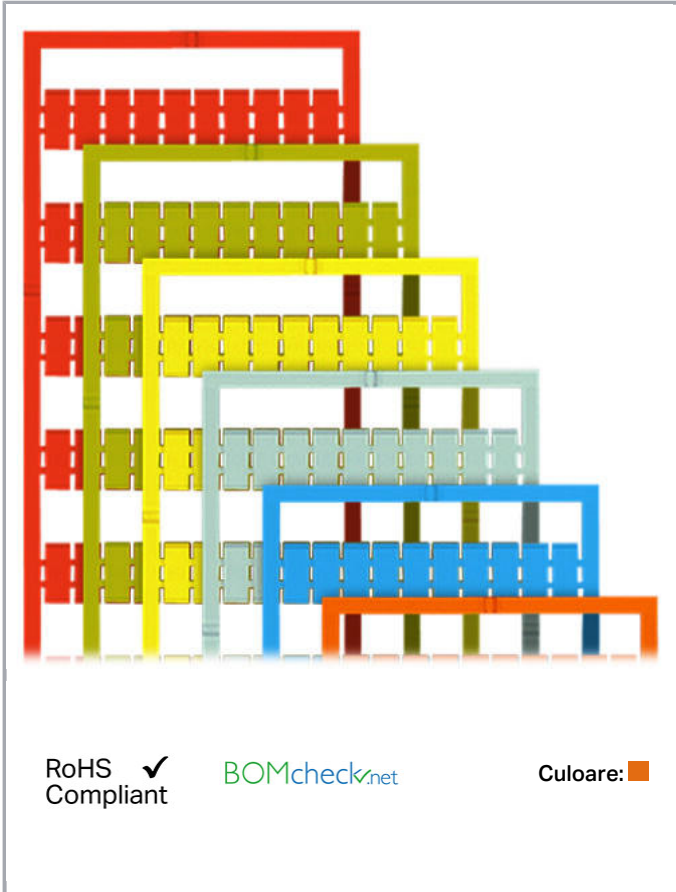

## Fișă tehnică | Număr articol: 793-510/000-012

WMB marking card; as card; MARKED; 201 ... 300 (1x); not stretchable;  
Horizontal marking; snap-on type; orange

[www.wago.com/793-510/000-012](http://www.wago.com/793-510/000-012)

#### Technical Data

Marking	201 ... 300
Marking (number)	1
Marking direction	Horizontal marking
Marking color	black
Marking type	Digits
Darstellung des Aufdrucks	consecutive numbers per strip
Pre-assembly	10 strips with 10 markers per card

## Geometrical Data

Marker/Strip width	5 mm
Marker width	5 mm