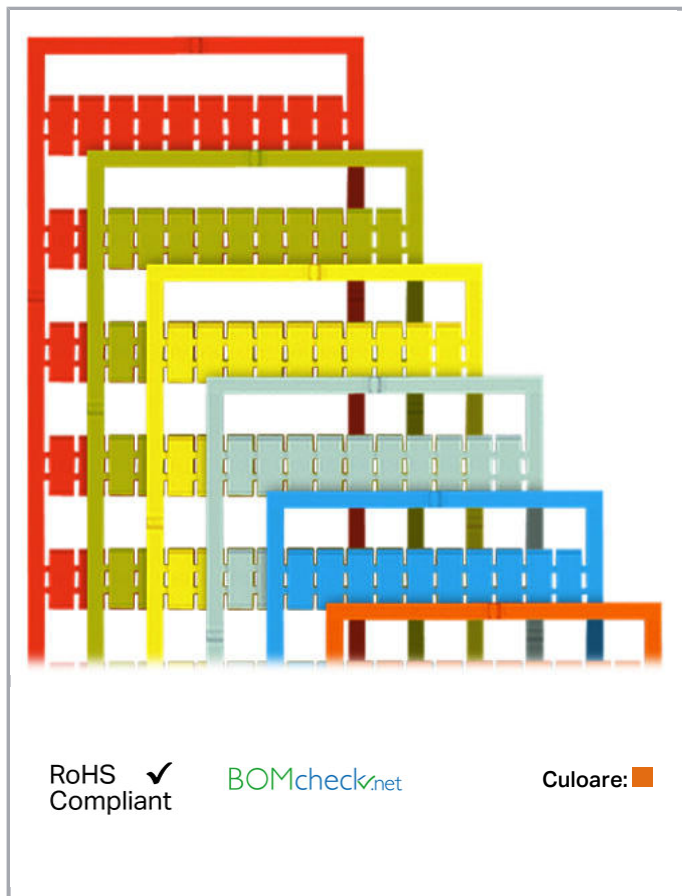

Fișă tehnică | Număr articol: 793-509/000-012

WMB marking card; as card; MARKED; 151 ... 200 (2x); not stretchable;
Horizontal marking; snap-on type; orange

www.wago.com/793-509/000-012

Date

Technical Data

Marking	151 ... 200
Marking (number)	2
Marking direction	Horizontal marking
Marking color	black
Marking type	Digits
Darstellung des Aufdrucks	consecutive numbers per strip
Pre-assembly	10 strips with 10 markers per card

Aveți întrebări despre produsele noastre?
Vă stăm la dispoziție pentru preluarea apelului la +40 (0) 31 421 85 68.

Geometrical Data

Marker/Strip width	5 mm
Marker width	5 mm

Material Data

Color	orange
Weight	9,3 g
Fire load	0,27 MJ

Stretching a WMB marker strip.

Separating an individual marker from the WMB marker strip – for larger terminal blocks.

Marking

Supus modificărilor.

Snapping a WMB marker strip into the marker slot of the double marker carrier.