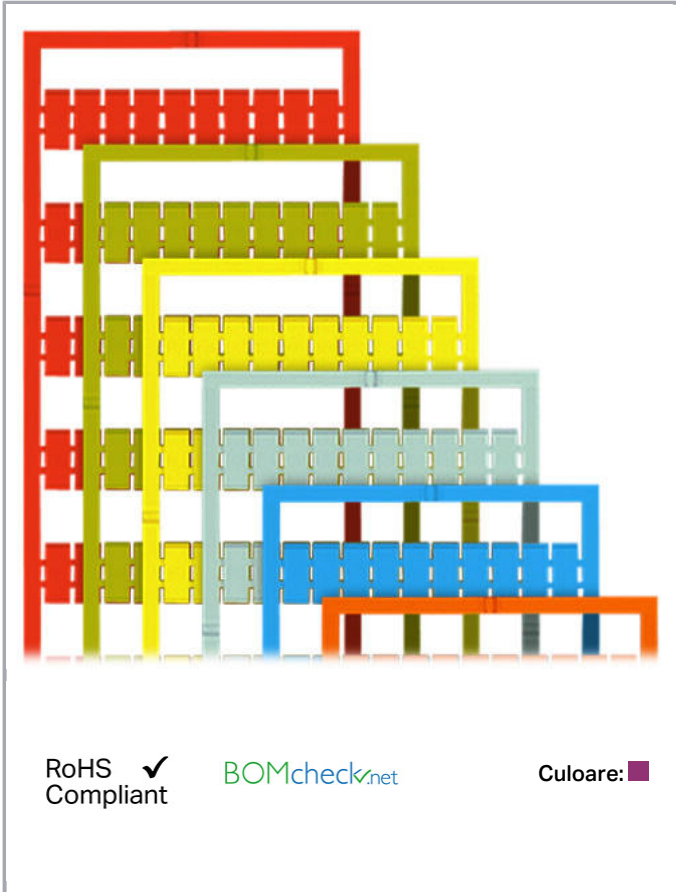

Fișă tehnică | Număr articol: 793-508/000-024

WMB marking card; as card; MARKED; 101 ... 150 (2x); not stretchable;
Horizontal marking; snap-on type; violet

www.wago.com/793-508/000-024

Date

Technical Data

| | |
|---------------------------|------------------------------------|
| Marking | 101 ... 150 |
| Marking (number) | 2 |
| Marking direction | Horizontal marking |
| Marking color | black |
| Marking type | Digits |
| Darstellung des Aufdrucks | consecutive numbers per strip |
| Pre-assembly | 10 strips with 10 markers per card |

Aveți întrebări despre produsele noastre?
Vă stăm la dispoziție pentru preluarea apelului la +40 (0) 31 421 85 68.

Geometrical Data

| | |
|--------------------|------|
| Marker/Strip width | 5 mm |
| Marker width | 5 mm |

Counterpart

Installation Notes

Application

Separating a strip from the WMB marker card.

Stretching a WMB marker strip.

Separating an individual marker from the WMB marker strip – for larger terminal blocks.