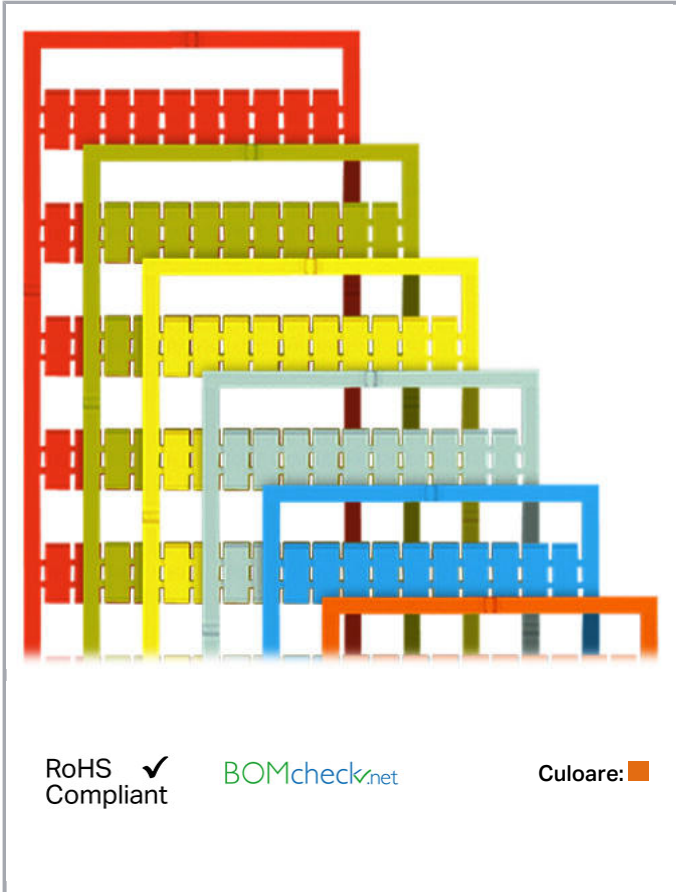

## Fișă tehnică | Număr articol: 793-508/000-012

WMB marking card; as card; MARKED; 101 ... 150 (2x); not stretchable;  
Horizontal marking; snap-on type; orange

[www.wago.com/793-508/000-012](http://www.wago.com/793-508/000-012)

#### Technical Data

Marking	101 ... 150
Marking (number)	2
Marking direction	Horizontal marking
Marking color	black
Marking type	Digits
Darstellung des Aufdrucks	consecutive numbers per strip
Pre-assembly	10 strips with 10 markers per card

## Geometrical Data

Marker/Strip width	5 mm
Marker width	5 mm