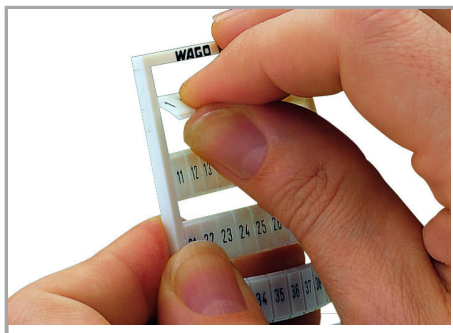

Geometrical Data

Marker/Strip width	5 mm
Marker width	5 mm

Material Data

Color	orange
Weight	9,3 g
Fire load	0,27 MJ

Commercial data

Product Group	2 (Terminal Block Accessories)
Packaging type	BOX
Country of origin	DE
GTIN	4017332724142
Customs tariff number	49119900000

Counterpart

Installation Notes

Application

Separating a strip from the WMB marker card.