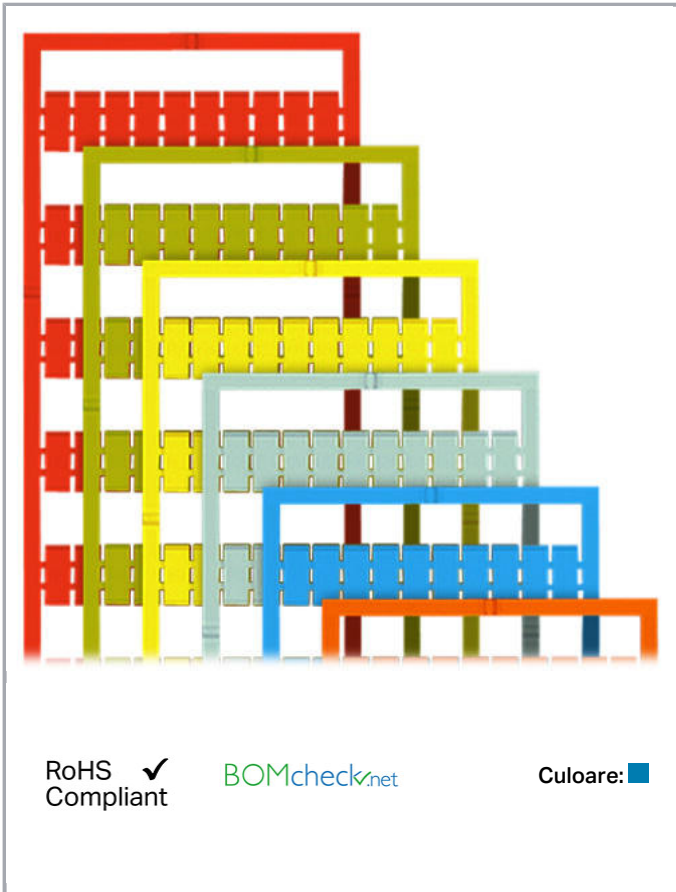

## Fișă tehnică | Număr articol: 793-508/000-006

WMB marking card; as card; MARKED; 101 ... 150 (2x); not stretchable;  
Horizontal marking; snap-on type; blue

[www.wago.com/793-508/000-006](http://www.wago.com/793-508/000-006)

#### Technical Data

Marking	101 ... 150
Marking (number)	2
Marking direction	Horizontal marking
Marking color	black
Marking type	Digits
Darstellung des Aufdrucks	consecutive numbers per strip
Pre-assembly	10 strips with 10 markers per card

## Geometrical Data

Marker/Strip width	5 mm
Marker width	5 mm