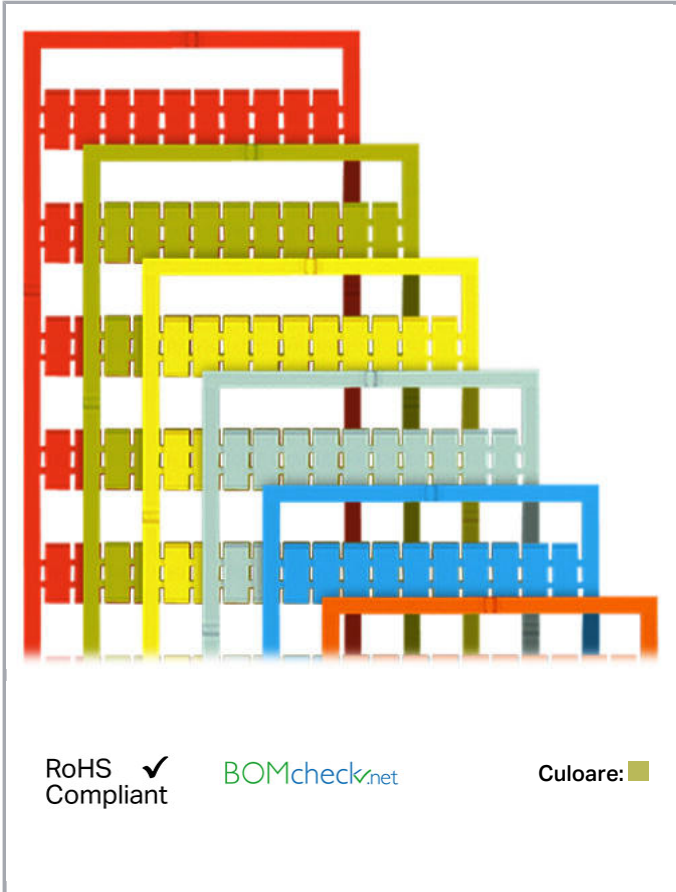

Fișă tehnică | Număr articol: 793-504/000-017

WMB marking card; as card; MARKED; 21 ... 30 (10x); not stretchable;

Horizontal marking; snap-on type; light green

www.wago.com/793-504/000-017

Date

Technical Data

Marking	21 ... 30
Marking (number)	10
Marking direction	Horizontal marking
Marking color	black
Marking type	Digits
Darstellung des Aufdrucks	consecutive numbers per strip
Pre-assembly	10 strips with 10 markers per card

Aveți întrebări despre produsele noastre?
Vă stăm la dispoziție pentru preluarea apelului la +40 (0) 31 421 85 68.

Geometrical Data

Marker/Strip width	5 mm
Marker width	5 mm

Material Data

Color	light green
Weight	9 g
Fire load	0,27 MJ

Stretching a WMB marker strip.

Separating an individual marker from the WMB marker strip – for larger terminal blocks.

Marking

Supus modificărilor.

Snapping a WMB marker strip into the marker slot of the double marker carrier.