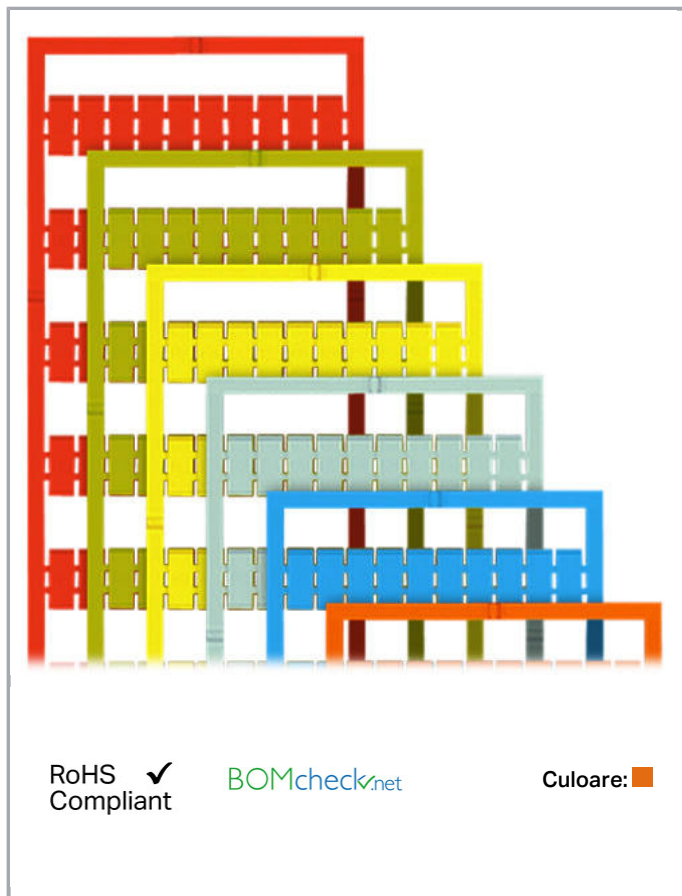

## Fișă tehnică | Număr articol: 793-504/000-012

WMB marking card; as card; MARKED; 21 ... 30 (10x); not stretchable;

Horizontal marking; snap-on type; orange

[www.wago.com/793-504/000-012](http://www.wago.com/793-504/000-012)

#### Technical Data

Marking	21 ... 30
Marking (number)	10
Marking direction	Horizontal marking
Marking color	black
Marking type	Digits
Darstellung des Aufdrucks	consecutive numbers per strip
Pre-assembly	10 strips with 10 markers per card

## Geometrical Data

Marker/Strip width	5 mm
Marker width	5 mm