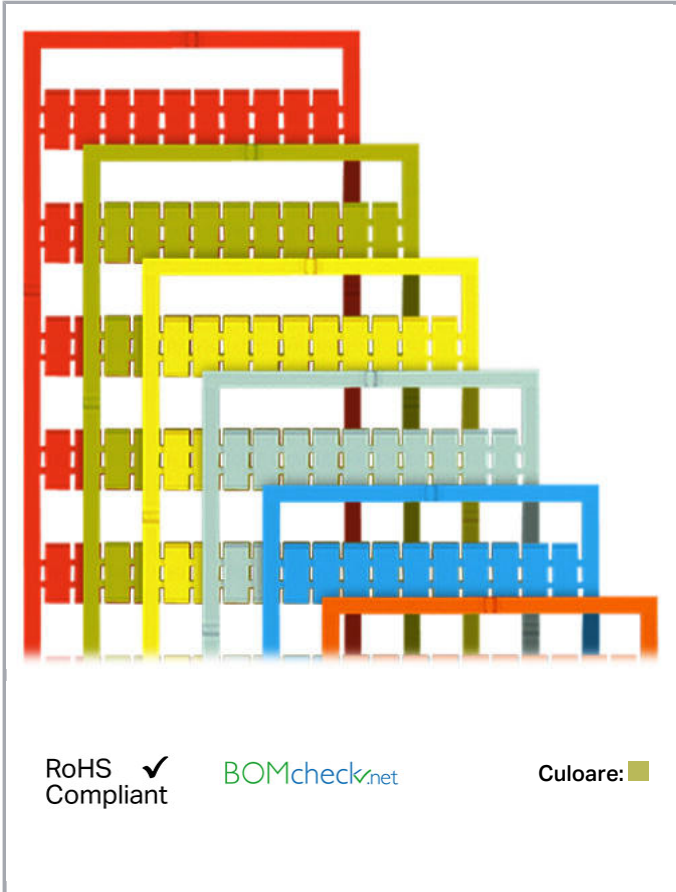

## Fișă tehnică | Număr articol: 793-503/000-017

WMB marking card; as card; MARKED; 11 ... 20 (10x); not stretchable;

Horizontal marking; snap-on type; light green

[www.wago.com/793-503/000-017](http://www.wago.com/793-503/000-017)

#### Technical Data

Marking	11 ... 20
Marking (number)	10
Marking direction	Horizontal marking
Marking color	black
Marking type	Digits
Darstellung des Aufdrucks	consecutive numbers per strip
Pre-assembly	10 strips with 10 markers per card

## Geometrical Data

Marker/Strip width	5 mm
Marker width	5 mm