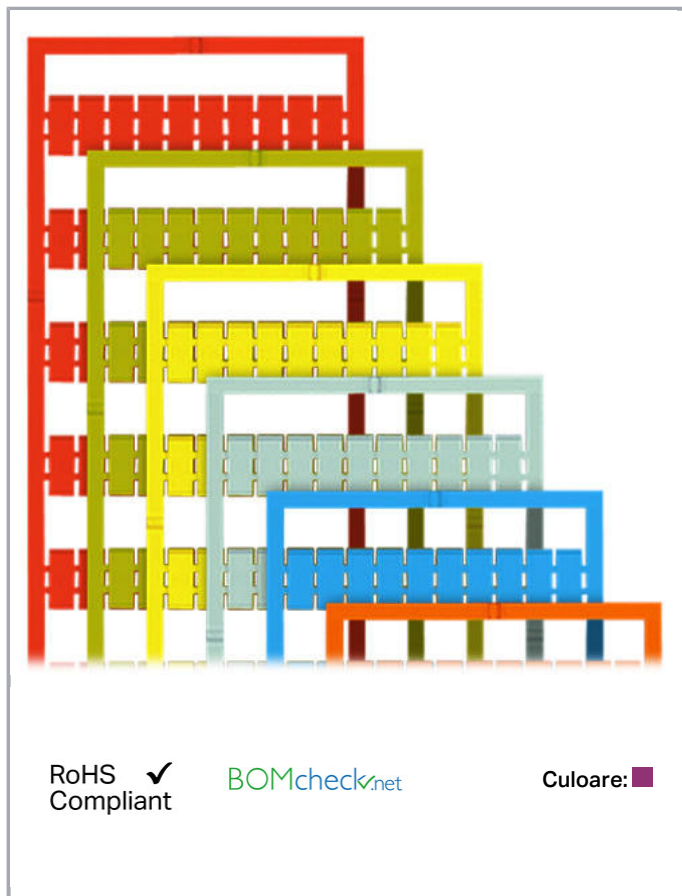

Fișă tehnică | Număr articol: 793-502/000-024

WMB marking card; as card; MARKED; 1 ... 10 (10x); not stretchable;

Horizontal marking; snap-on type; violet

www.wago.com/793-502/000-024

Date

Technical Data

Marking	1 ... 10
Marking (number)	10
Marking direction	Horizontal marking
Marking color	black
Marking type	Digits
Darstellung des Aufdrucks	consecutive numbers per strip
Pre-assembly	10 strips with 10 markers per card

Aveți întrebări despre produsele noastre?
Vă stăm la dispoziție pentru preluarea apelului la +40 (0) 31 421 85 68.

Geometrical Data

Marker/Strip width	5 mm
Marker width	5 mm

Material Data

Color	violet
Weight	9 g
Fire load	0,27 MJ

Stretching a WMB marker strip.

Separating an individual marker from the WMB marker strip – for larger terminal blocks.

Marking

Supus modificărilor.

Snapping a WMB marker strip into the marker slot of the double marker carrier.