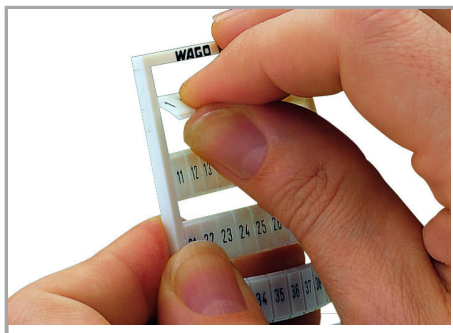

Geometrical Data

Marker/Strip width	5 mm
Marker width	5 mm

Material Data

Color	light green
Weight	9 g
Fire load	0,27 MJ

Commercial data

Product Group	2 (Terminal Block Accessories)
Packaging type	BOX
Country of origin	DE
GTIN	4044918060837
Customs tariff number	49119900000

Counterpart

Installation Notes

Application

Separating a strip from the WMB marker card.