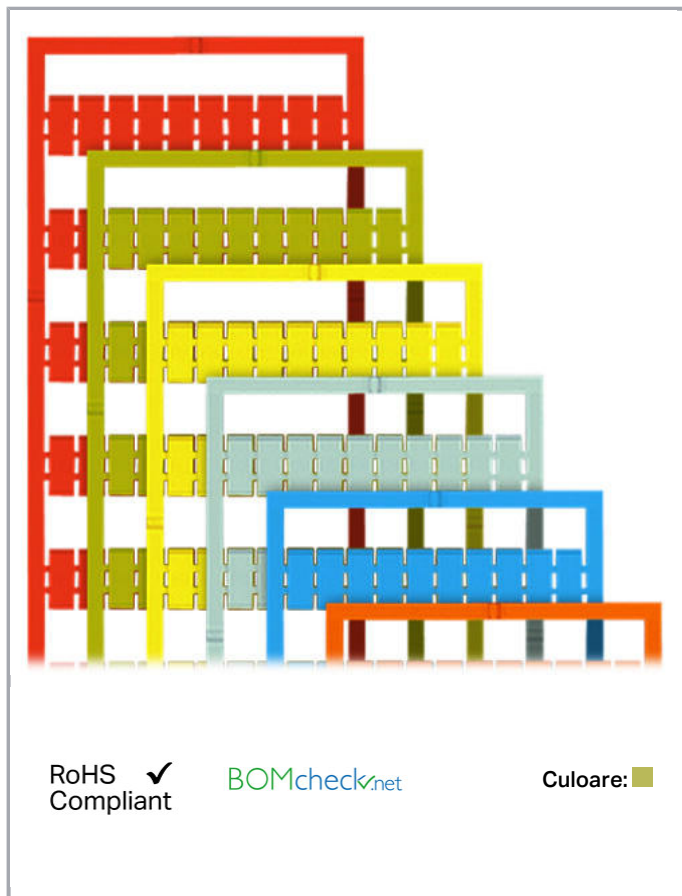

## Fișă tehnică | Număr articol: 793-502/000-017

WMB marking card; as card; MARKED; 1 ... 10 (10x); not stretchable;

Horizontal marking; snap-on type; light green

[www.wago.com/793-502/000-017](http://www.wago.com/793-502/000-017)

#### Technical Data

Marking	1 ... 10
Marking (number)	10
Marking direction	Horizontal marking
Marking color	black
Marking type	Digits
Darstellung des Aufdrucks	consecutive numbers per strip
Pre-assembly	10 strips with 10 markers per card

## Geometrical Data

Marker/Strip width	5 mm
Marker width	5 mm