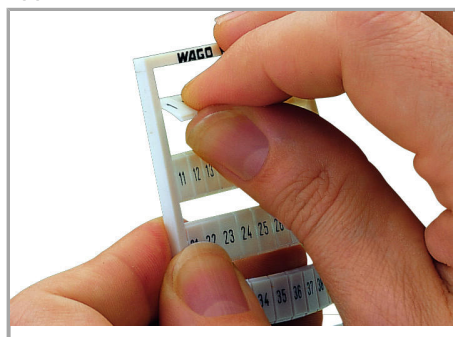

Material Data

Color	white
Weight	7,2g
Fire load	0,215 MJ

Commercial data

Product Group	2 (Terminal Block Accessories)
Packaging type	BOX
Country of origin	DE
GTIN	4045454289034
Customs tariff number	491 19900000

Counterpart

Installation Notes

Application

Separating a strip from the WMB marker card.