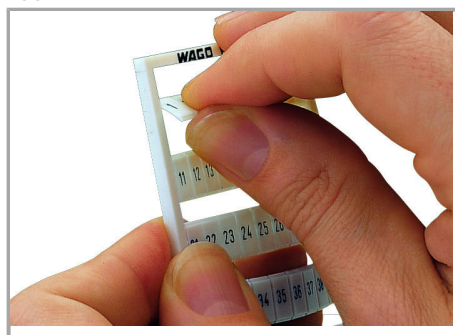

Weight	7,2 g
Fire load	0,215 MJ

Commercial data

Product Group	2 (Terminal Block Accessories)
Packaging type	BOX
Country of origin	DE
GTIN	4045454815486
Customs tariff number	491 19900000

Counterpart

Installation Notes

Application

Separating a strip from the WMB marker card.