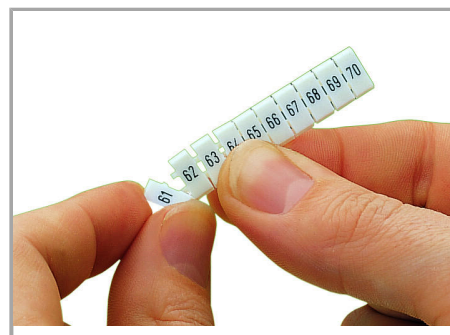

Separating an individual marker from the WMB marker strip – for larger terminal blocks.

Marking

Supus modificărilor.