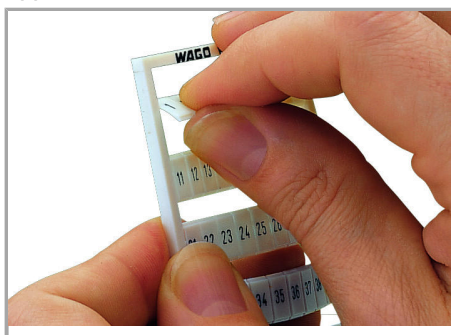

Weight	7,2 g
Fire load	0,215 MJ

Commercial data

Product Group	2 (Terminal Block Accessories)
Packaging type	BOX
Country of origin	DE
GTIN	4045454815479
Customs tariff number	491 19900000

Counterpart

Installation Notes

Application

Separating a strip from the WMB marker card.