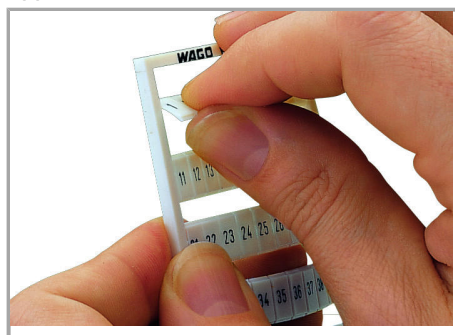

Weight	7,2 g
Fire load	0,215 MJ

Commercial data

Product Group	2 (Terminal Block Accessories)
Packaging type	BOX
Country of origin	DE
GTIN	4045454815462
Customs tariff number	491 19900000

Counterpart

Installation Notes

Application

Separating a strip from the WMB marker card.