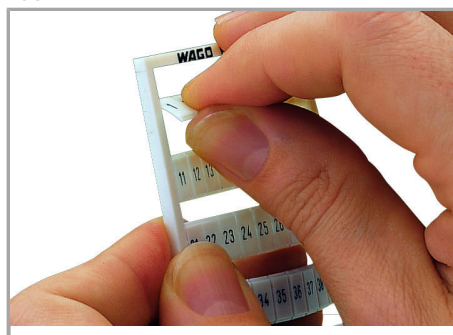

Weight	7,2 g
Fire load	0,215 MJ

Commercial data

Product Group	2 (Terminal Block Accessories)
Packaging type	BOX
Country of origin	DE
GTIN	4045454815455
Customs tariff number	491 19900000

Counterpart

Installation Notes

Application

Separating a strip from the WMB marker card.