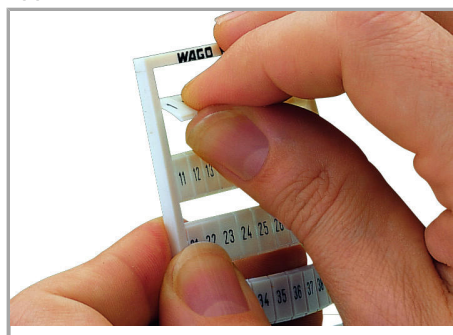

Fișă tehnică | Număr articol: 793-4683

WMB marking card; as card; MARKED; T (100x); stretchable 4 - 4.2 mm;

Vertical marking; snap-on type; white

www.wago.com/793-4683

Date

Technical Data

Marking	T
Marking (number)	100
Marking direction	Vertical marking
Marking color	black
Marking type	Symbol
Darstellung des Aufdrucks	same symbols per strip
Pre-assembly	10 strips with 10 markers per card

Geometrical Data

Marker/Strip width	4 ... 4.2 mm
Marker width	4 mm

Material Data

Color	white
-------	-------

Supus modificărilor.

WAGO Kontakttechnik GmbH & Co. KG
/Representative Office Romania
Sos. Pipera-Tunari nr. 1/1
building 1, 2nd floor | 077190 Voluntari, Ilfov
Tel.: +40-(0)31 421 85 68 | Email: info-RO@wago.com

Counterpart

Installation Notes

Application

Separating a strip from the WMB marker card.

Stretching a WMB marker strip.

Separating an individual marker from the WMB marker strip – for larger terminal blocks.