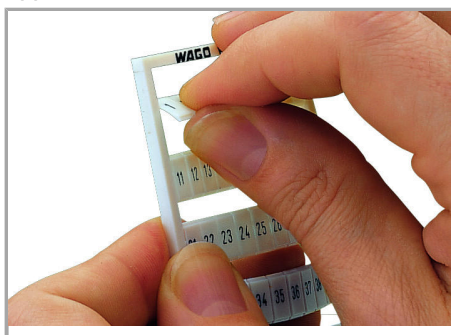

Weight	7,2 g
Fire load	0,215 MJ

Commercial data

Product Group	2 (Terminal Block Accessories)
Packaging type	BOX
Country of origin	DE
GTIN	4045454815417
Customs tariff number	491 19900000

Counterpart

Installation Notes

Application

Separating a strip from the WMB marker card.