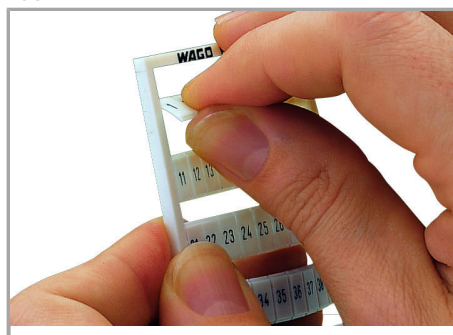

Weight	7,2 g
Fire load	0,215 MJ

Commercial data

Product Group	2 (Terminal Block Accessories)
Packaging type	BOX
Country of origin	DE
GTIN	4045454815400
Customs tariff number	491 19900000

Counterpart

Installation Notes

Application

Separating a strip from the WMB marker card.