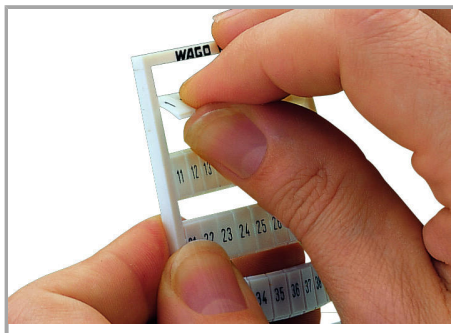

Material Data

Color	white
Weight	7,2 g
Fire load	0,215 MJ

Commercial data

Product Group	2 (Terminal Block Accessories)
Packaging type	BOX
Country of origin	DE
GTIN	4045454815394
Customs tariff number	49119900000

Counterpart

Installation Notes

Application

Separating a strip from the WMB marker card.