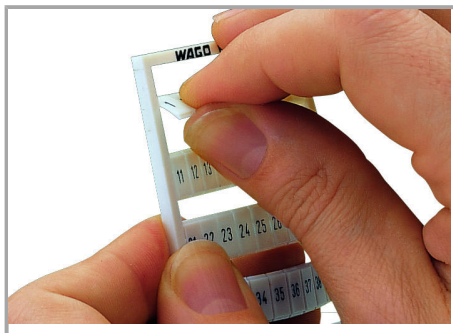

Material Data

Color	white
Weight	7,2 g
Fire load	0,215 MJ

Commercial data

Product Group	2 (Terminal Block Accessories)
Packaging type	BOX
Country of origin	DE
GTIN	4045454815370
Customs tariff number	49119900000

Counterpart

Installation Notes

Application

Separating a strip from the WMB marker card.