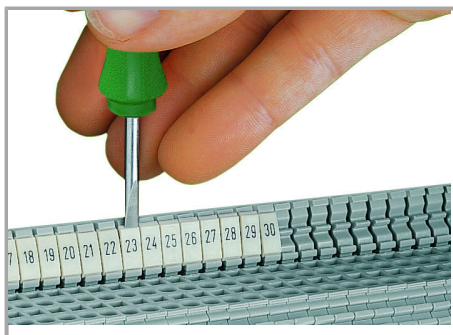

Counterpart

Installation Notes

Application

Separating a strip from the WMB marker card.

Stretching a WMB marker strip.

Separating an individual marker from the WMB marker strip – for larger terminal blocks.

Marking

Snapping a WMB marker strip into the marker slot of the double marker carrier.

Snapping a marking strip into the marker slot.

Supus modificărilor.

WAGO Kontakttechnik GmbH & Co. KG
/Representative Office Romania
Sos. Pipera-Tunari nr. 1/1
building 1, 2nd floor | 077190 Voluntari, Ilfov
Tel.: +40-(0)31 421 85 68 | Email: info-RO@wago.com