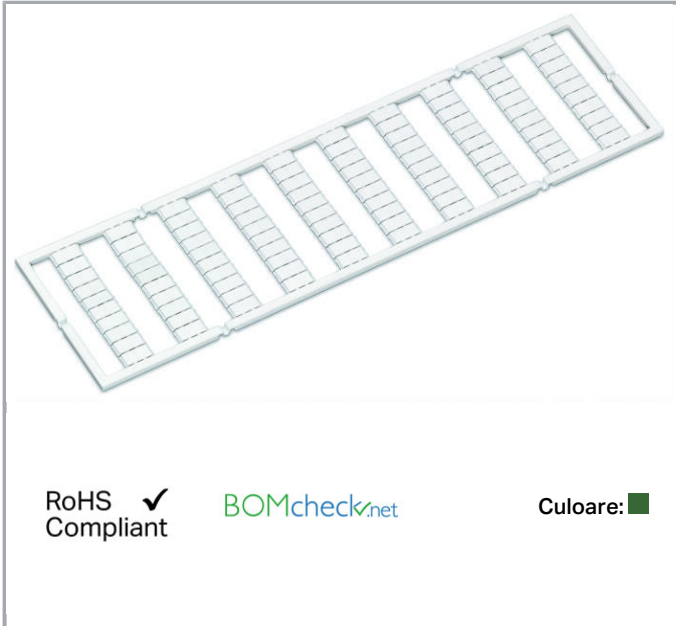

Fișă tehnică | Număr articol: 793-466/000-023

WMB marking card; as card; MARKED; F6 (100x); not stretchable; Horizontal marking; snap-on type; green

www.wago.com/793-466/000-023

Date

Technical Data

Marking	F6
Marking (number)	100
Marking direction	Horizontal marking
Marking color	black
Marking type	Symbol
Darstellung des Aufdrucks	same symbols per strip
Pre-assembly	10 strips with 10 markers per card

Geometrical Data

Marker/Strip width	5 mm
Marker width	5 mm

Material Data

Color	green
Weight	9 g

Supus modificărilor.

WAGO Kontakttechnik GmbH & Co. KG
/Representative Office Romania
Sos. Pipera-Tunari nr. 1/1
building 1, 2nd floor | 077190 Voluntari, Ilfov
Tel.: +40-(0)31 421 85 68 | Email: info-RO@wago.com

Counterpart

Installation Notes

Application

Separating a strip from the WMB marker card.

Stretching a WMB marker strip.

Separating an individual marker from the WMB marker strip – for larger terminal blocks.