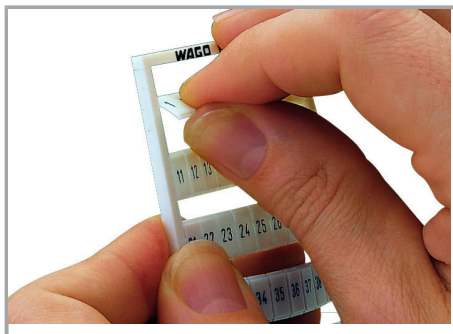

Fișă tehnică | Număr articol: 793-466/000-023

WMB marking card; as card; MARKED; F6 (100x); not stretchable; Horizontal marking; snap-on type; green

www.wago.com/793-466/000-023

Date

Technical Data

Marking	F6
Marking (number)	100
Marking direction	Horizontal marking
Marking color	black
Marking type	Symbol
Darstellung des Aufdrucks	same symbols per strip
Pre-assembly	10 strips with 10 markers per card

Geometrical Data

Marker/Strip width	5 mm
Marker width	5 mm

Material Data

Color	green
Weight	9 g

Supus modificărilor.

WAGO Kontakttechnik GmbH & Co. KG
/Representative Office Romania
Sos. Pipera-Tunari nr. 1/1
building 1, 2nd floor | 077190 Voluntari, Ilfov
Tel.: +40-(0)31 421 85 68 | Email: info-RO@wago.com

Counterpart

Installation Notes

Application

Separating a strip from the WMB marker card.

Stretching a WMB marker strip.

Separating an individual marker from the WMB marker strip – for larger terminal blocks.