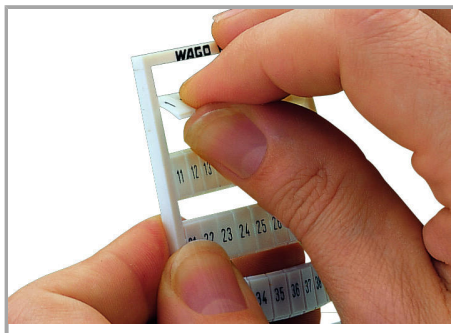

Material Data

Color	white
Weight	7,2 g
Fire load	0,215 MJ

Commercial data

Product Group	2 (Terminal Block Accessories)
Packaging type	BOX
Country of origin	DE
GTIN	4045454815349
Customs tariff number	49119900000

Counterpart

Installation Notes

Application

Separating a strip from the WMB marker card.