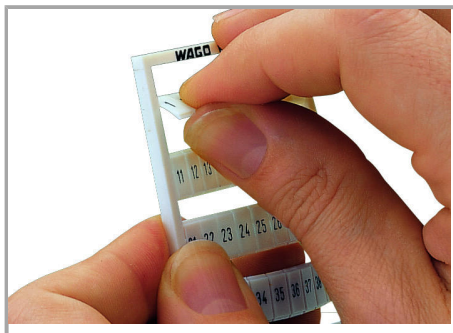

Material Data

Color	white
Weight	7,2 g
Fire load	0,215 MJ

Commercial data

Product Group	2 (Terminal Block Accessories)
Packaging type	BOX
Country of origin	DE
GTIN	4044918918091
Customs tariff number	4911990000

Counterpart

Installation Notes

Application

Separating a strip from the WMB marker card.