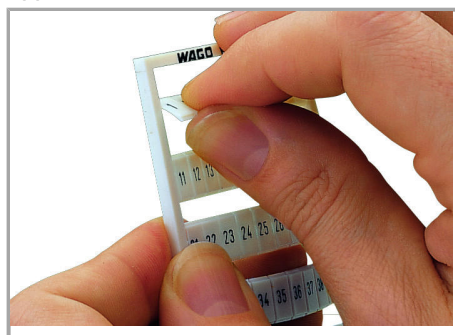

Weight	7,2 g
Fire load	0,215 MJ

Commercial data

Product Group	2 (Terminal Block Accessories)
Packaging type	BOX
Country of origin	DE
GTIN	4045454815295
Customs tariff number	491 19900000

Counterpart

Installation Notes

Application

Separating a strip from the WMB marker card.