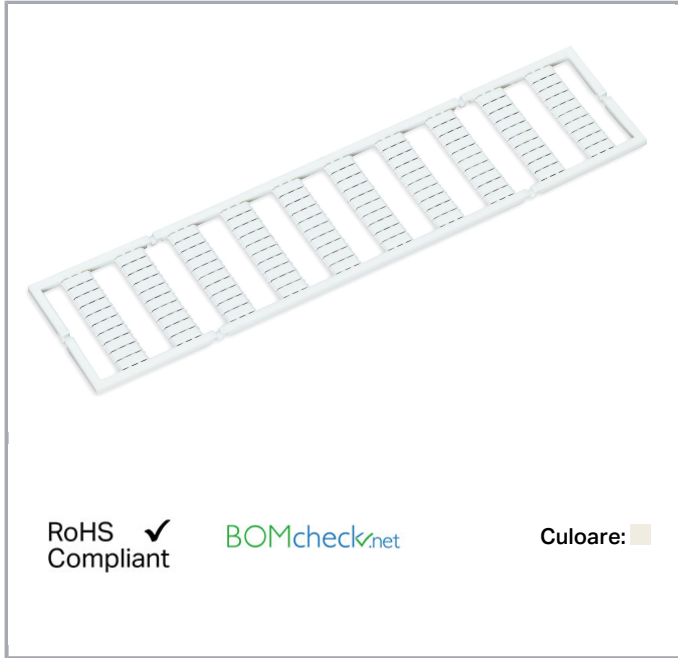

## Fișă tehnică | Număr articol: 793-4646

WMB marking card; as card; MARKED; R1, S1, T1, U1, V1, W1, X1, Y1, Z1,SL (10x); stretchable 4 - 4.2 mm; Vertical marking; snap-on type; white

[www.wago.com/793-4646](http://www.wago.com/793-4646)

#### Technical Data

Marking	R1, S1, T1, U1, V1, W1, X1, Y1, Z1,SL
Marking (number)	10
Marking direction	Vertical marking
Marking color	black
Marking type	Symbol
Darstellung des Aufdrucks	consecutive symbols per strip
Pre-assembly	10 strips with 10 markers per card