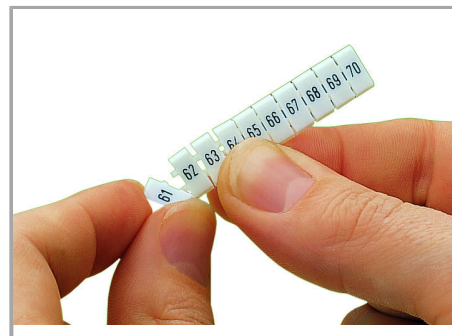

Fișă tehnică | Număr articol: 793-464

WMB marking card; as card; MARKED; F4 (100x); not stretchable; Horizontal marking; snap-on type; white

www.wago.com/793-464

Date

Technical Data

Marking	F4
Marking (number)	100
Marking direction	Horizontal marking
Marking color	black
Marking type	Symbol
Darstellung des Aufdrucks	same symbols per strip
Pre-assembly	10 strips with 10 markers per card

Geometrical Data

Marker/Strip width	5 mm
Marker width	5 mm

Material Data

Color	white
Weight	8,5 g

Supus modificărilor.

WAGO Kontakttechnik GmbH & Co. KG
/Representative Office Romania
Sos. Pipera-Tunari nr. 1/1
building 1, 2nd floor | 077190 Voluntari, Ilfov
Tel.: +40-(0)31 421 85 68 | Email: info-RO@wago.com

Counterpart

Installation Notes

Application

Separating a strip from the WMB marker card.

Stretching a WMB marker strip.

Separating an individual marker from the WMB marker strip – for larger terminal blocks.