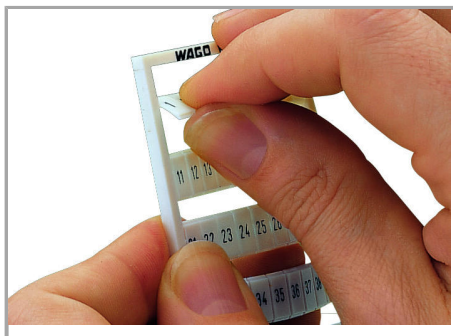

Fișă tehnică | Număr articol: 793-464

WMB marking card; as card; MARKED; F4 (100x); not stretchable; Horizontal marking; snap-on type; white

www.wago.com/793-464

Date

Technical Data

Marking	F4
Marking (number)	100
Marking direction	Horizontal marking
Marking color	black
Marking type	Symbol
Darstellung des Aufdrucks	same symbols per strip
Pre-assembly	10 strips with 10 markers per card

Geometrical Data

Marker/Strip width	5 mm
Marker width	5 mm

Material Data

Color	white
Weight	8,5 g

Supus modificărilor.

WAGO Kontakttechnik GmbH & Co. KG
/Representative Office Romania
Sos. Pipera-Tunari nr. 1/1
building 1, 2nd floor | 077190 Voluntari, Ilfov
Tel.: +40-(0)31 421 85 68 | Email: info-RO@wago.com

Counterpart

Installation Notes

Application

Separating a strip from the WMB marker card.

Stretching a WMB marker strip.

Separating an individual marker from the WMB marker strip – for larger terminal blocks.