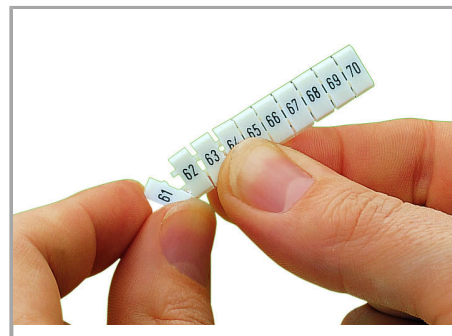

Fișă tehnică | Număr articol: 793-463

WMB marking card; as card; MARKED; F3 (100x); not stretchable; Horizontal marking; snap-on type; white

www.wago.com/793-463

Date

Technical Data

Marking	F3
Marking (number)	100
Marking direction	Horizontal marking
Marking color	black
Marking type	Symbol
Darstellung des Aufdrucks	same symbols per strip
Pre-assembly	10 strips with 10 markers per card

Geometrical Data

Marker/Strip width	5 mm
Marker width	5 mm

Material Data

Color	white
Weight	8,5 g

Supus modificărilor.

WAGO Kontakttechnik GmbH & Co. KG
/Representative Office Romania
Sos. Pipera-Tunari nr. 1/1
building 1, 2nd floor | 077190 Voluntari, Ilfov
Tel.: +40-(0)31 421 85 68 | Email: info-RO@wago.com

Counterpart

Installation Notes

Application

Separating a strip from the WMB marker card.

Stretching a WMB marker strip.

Separating an individual marker from the WMB marker strip – for larger terminal blocks.