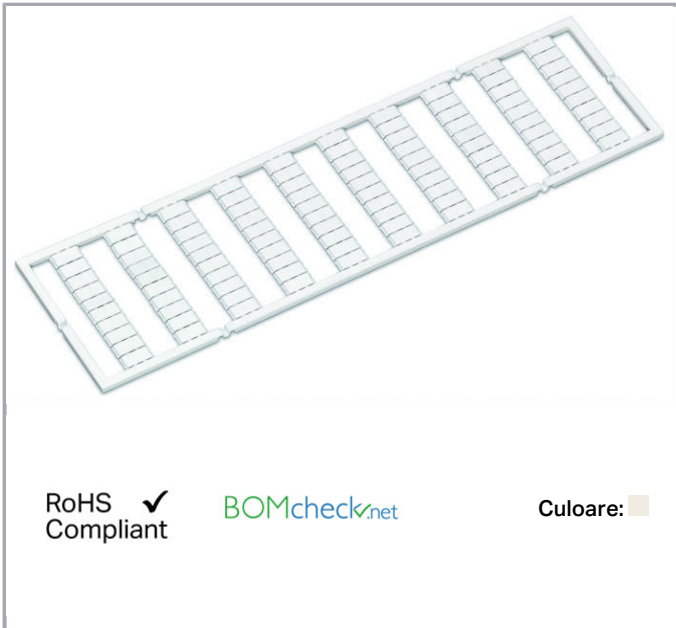

Fișă tehnică | Număr articol: 793-463

WMB marking card; as card; MARKED; F3 (100x); not stretchable; Horizontal marking; snap-on type; white

www.wago.com/793-463

Date

Technical Data

Marking	F3
Marking (number)	100
Marking direction	Horizontal marking
Marking color	black
Marking type	Symbol
Darstellung des Aufdrucks	same symbols per strip
Pre-assembly	10 strips with 10 markers per card

Geometrical Data

Marker/Strip width	5 mm
Marker width	5 mm

Material Data

Color	white
Weight	8,5 g

Supus modificărilor.

WAGO Kontakttechnik GmbH & Co. KG
/Representative Office Romania
Sos. Pipera-Tunari nr. 1/1
building 1, 2nd floor | 077190 Voluntari, Ilfov
Tel.: +40-(0)31 421 85 68 | Email: info-RO@wago.com

Counterpart

Installation Notes

Application

Separating a strip from the WMB marker card.

Stretching a WMB marker strip.

Separating an individual marker from the WMB marker strip – for larger terminal blocks.