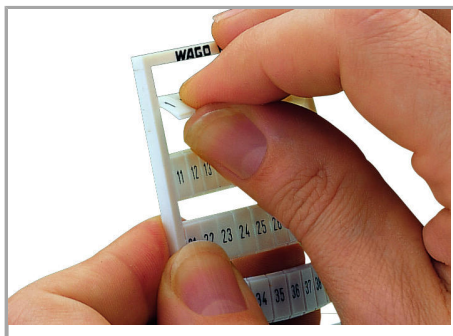

Fișă tehnică | Număr articol: 793-463

WMB marking card; as card; MARKED; F3 (100x); not stretchable; Horizontal marking; snap-on type; white

www.wago.com/793-463

Date

Technical Data

Marking	F3
Marking (number)	100
Marking direction	Horizontal marking
Marking color	black
Marking type	Symbol
Darstellung des Aufdrucks	same symbols per strip
Pre-assembly	10 strips with 10 markers per card

Geometrical Data

Marker/Strip width	5 mm
Marker width	5 mm

Material Data

Color	white
Weight	8,5 g

Supus modificărilor.

WAGO Kontakttechnik GmbH & Co. KG
/Representative Office Romania
Sos. Pipera-Tunari nr. 1/1
building 1, 2nd floor | 077190 Voluntari, Ilfov
Tel.: +40-(0)31 421 85 68 | Email: info-RO@wago.com

Counterpart

Installation Notes

Application

Separating a strip from the WMB marker card.

Stretching a WMB marker strip.

Separating an individual marker from the WMB marker strip – for larger terminal blocks.