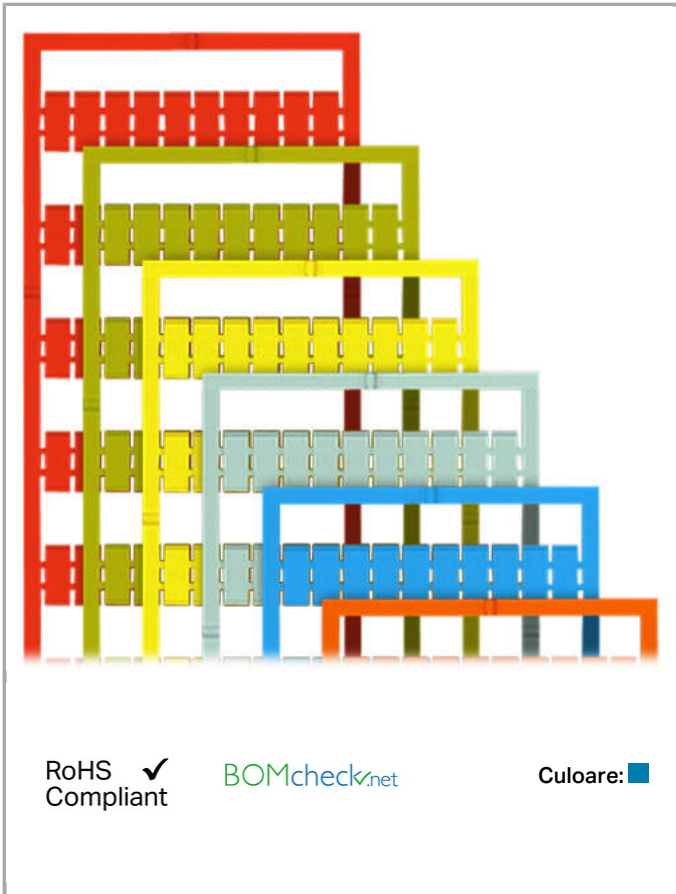

Fișă tehnică | Număr articol: 793-4611/000-006

WMB marking card; as card; MARKED; 301 ... 400 (1x); stretchable 4 - 4.2 mm; Vertical marking; snap-on type; blue

www.wago.com/793-4611/000-006

Date

Technical Data

Marking	301 ... 400
Marking (number)	1
Marking direction	Vertical marking
Marking color	black
Marking type	Digits
Darstellung des Aufdrucks	consecutive numbers per strip
Pre-assembly	10 strips with 10 markers per card

Aveți întrebări despre produsele noastre?
Vă stăm la dispoziție pentru preluarea apelului la +40 (0) 31 421 85 68.

Geometrical Data

Marker/Strip width	4 ... 4.2 mm
Marker width	4 mm

Material Data

Color	blue
Weight	7,3 g
Fire load	0,219 MJ

Separating an individual marker from the WMB marker strip – for larger terminal blocks.

Marking

Supus modificărilor.

Snapping a WMB marker strip into the marker slot of the double marker carrier.

Snapping a marking strip into the marker slot.