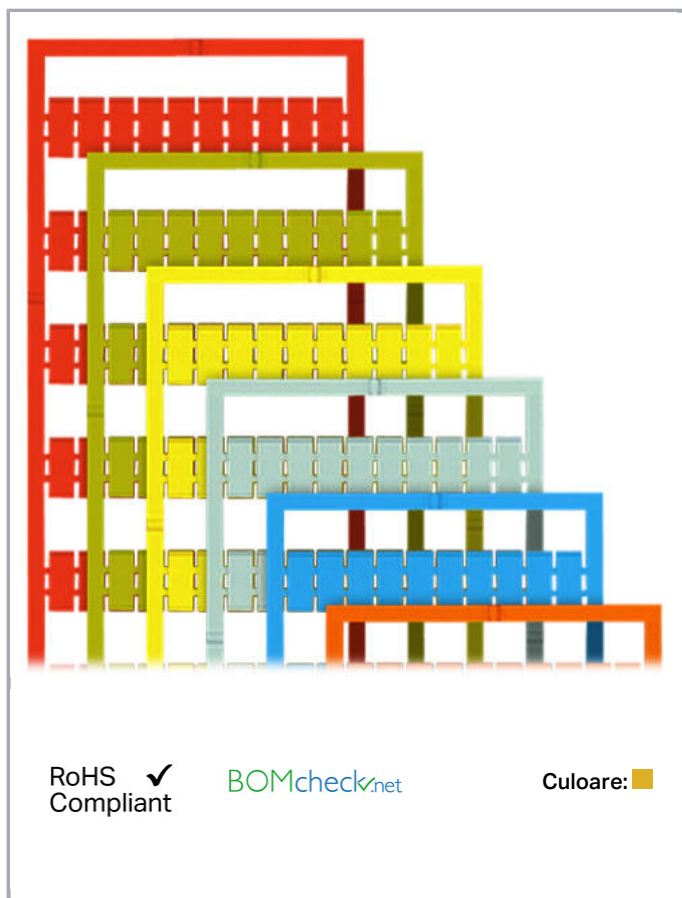

Fișă tehnică | Număr articol: 793-4605/000-002

WMB marking card; as card; MARKED; 31 ... 40 (10x); stretchable 4 - 4.2 mm;

Vertical marking; snap-on type; yellow

www.wago.com/793-4605/000-002

Date

Technical Data

Marking	31 ... 40
Marking (number)	10
Marking direction	Vertical marking
Marking color	black
Marking type	Digits
Darstellung des Aufdrucks	consecutive numbers per strip
Pre-assembly	10 strips with 10 markers per card

Aveți întrebări despre produsele noastre?
Vă stăm la dispoziție pentru preluarea apelului la +40 (0) 31 421 85 68.

Geometrical Data

Marker/Strip width	4 ... 4.2 mm
Marker width	4 mm

Material Data

Color	yellow
Weight	7,3 g
Fire load	0,219 MJ

Separating an individual marker from the WMB marker strip – for larger terminal blocks.

Marking

Supus modificărilor.

Snapping a WMB marker strip into the marker slot of the double marker carrier.

Snapping a marking strip into the marker slot.