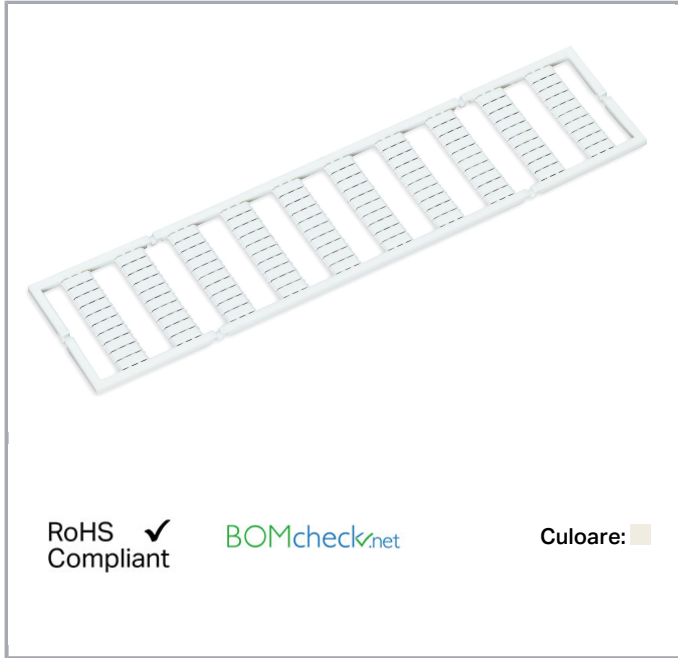

Fișă tehnică | Număr articol: 793-4567

WMB marking card; as card; MARKED; 4 (100x); stretchable 4 - 4.2 mm;
Horizontal marking; snap-on type; white

www.wago.com/793-4567

Date

Technical Data

Marking	4
Marking (number)	100
Marking direction	Horizontal marking
Marking color	black
Marking type	Digits
Darstellung des Aufdrucks	same numbers per strip
Pre-assembly	10 strips with 10 markers per card

Geometrical Data

Marker/Strip width	4 ... 4.2 mm
Marker width	4 mm

Material Data

Color	white
-------	-------

Supus modificărilor.

WAGO Kontakttechnik GmbH & Co. KG
/Representative Office Romania
Sos. Pipera-Tunari nr. 1/1
building 1, 2nd floor | 077190 Voluntari, Ilfov
Tel.: +40-(0)31 421 85 68 | Email: info-RO@wago.com

Aveți întrebări despre produsele noastre?
Vă stăm la dispoziție pentru preluarea apelului la +40 (0) 31 421 85 68.

Weight	7,2 g
Fire load	0,215 MJ

Commercial data

Product Group	2 (Terminal Block Accessories)
Packaging type	BOX
Country of origin	DE
GTIN	4044918892285
Customs tariff number	491 19900000

Counterpart

Installation Notes

Application

Separating a strip from the WMB marker card.

Stretching a WMB marker strip.

Separating an individual marker from the WMB marker strip – for larger terminal blocks.