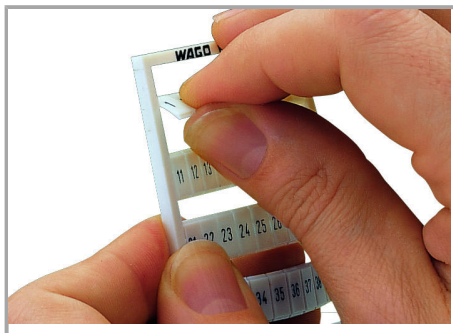

Material Data

Color	white
Weight	7,2 g
Fire load	0,215 MJ

Commercial data

Product Group	2 (Terminal Block Accessories)
Packaging type	BOX
Country of origin	DE
GTIN	4045454814823
Customs tariff number	49119900000

Counterpart

Installation Notes

Application

Separating a strip from the WMB marker card.