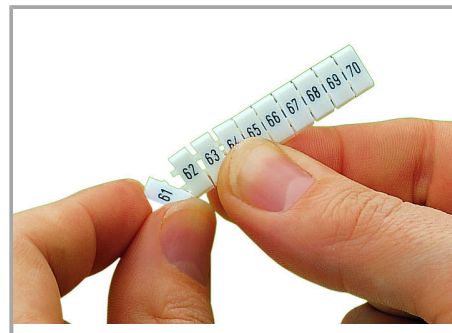

Separating an individual marker from the WMB marker strip – for larger terminal blocks.

Marking

Supus modificărilor.