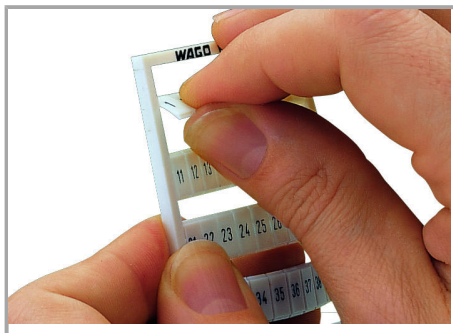

Material Data

Color	white
Weight	7,2 g
Fire load	0,215 MJ

Commercial data

Product Group	2 (Terminal Block Accessories)
Packaging type	BOX
Country of origin	DE
GTIN	4045454814748
Customs tariff number	49119900000

Counterpart

Installation Notes

Application

Separating a strip from the WMB marker card.