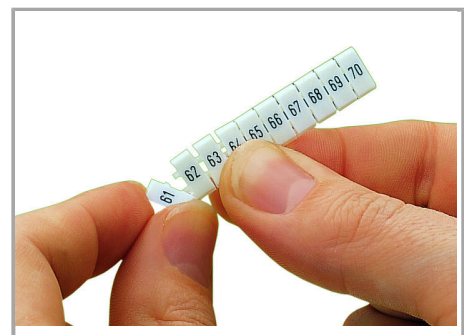

Separating an individual marker from the WMB marker strip – for larger terminal blocks.

Marking

Supus modificărilor.