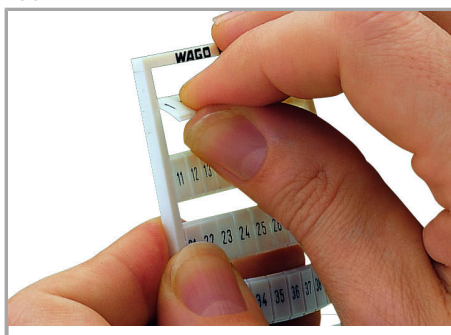

Weight	7,2 g
Fire load	0,215 MJ

Commercial data

Product Group	2 (Terminal Block Accessories)
Packaging type	BOX
Country of origin	DE
GTIN	4045454814700
Customs tariff number	491 19900000

Counterpart

Installation Notes

Application

Separating a strip from the WMB marker card.