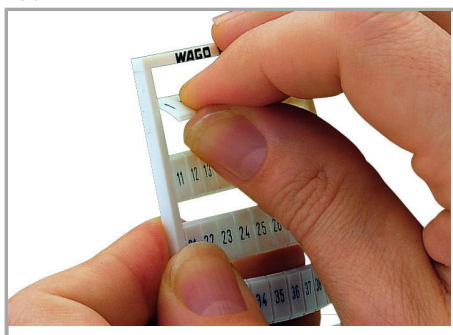

Fișă tehnică | Număr articol: 793-4540

WMB marking card; as card; MARKED; 45 / 46 (50 each); stretchable 4 - 4.2 mm; Horizontal marking; snap-on type; white

www.wago.com/793-4540

Date

Technical Data

Marking	45 / 46
Marking (number)	50
Marking direction	Horizontal marking
Marking color	black
Marking type	Digits
Darstellung des Aufdrucks	same numbers per strip
Pre-assembly	10 strips with 10 markers per card

Geometrical Data

Marker/Strip width	4 ... 4.2 mm
Marker width	4 mm

Material Data

Color	white
-------	-------

Supus modificărilor.

WAGO Kontakttechnik GmbH & Co. KG
/Representative Office Romania
Sos. Pipera-Tunari nr. 1/1
building 1, 2nd floor | 077190 Voluntari, Ilfov
Tel.: +40-(0)31 421 85 68 | Email: info-RO@wago.com

Counterpart

Installation Notes

Application

Separating a strip from the WMB marker card.

Stretching a WMB marker strip.

Separating an individual marker from the WMB marker strip – for larger terminal blocks.