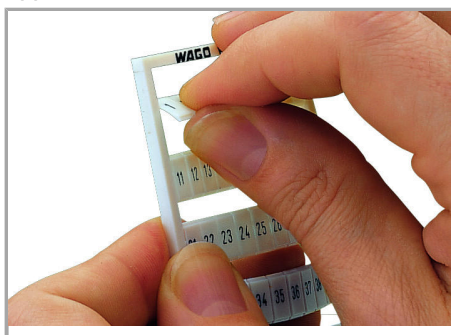

Fișă tehnică | Număr articol: 793-4539

WMB marking card; as card; MARKED; 43 / 44 (50 each); stretchable 4 - 4.2 mm; Horizontal marking; snap-on type; white

www.wago.com/793-4539

Date

Technical Data

Marking	43 / 44
Marking (number)	50
Marking direction	Horizontal marking
Marking color	black
Marking type	Digits
Darstellung des Aufdrucks	same numbers per strip
Pre-assembly	10 strips with 10 markers per card

Geometrical Data

Marker/Strip width	4 ... 4.2 mm
Marker width	4 mm

Material Data

Color	white
-------	-------

Supus modificărilor.

WAGO Kontakttechnik GmbH & Co. KG
/Representative Office Romania
Sos. Pipera-Tunari nr. 1/1
building 1, 2nd floor | 077190 Voluntari, Ilfov
Tel.: +40-(0)31 421 85 68 | Email: info-RO@wago.com

Counterpart

Installation Notes

Application

Separating a strip from the WMB marker card.

Stretching a WMB marker strip.

Separating an individual marker from the WMB marker strip – for larger terminal blocks.