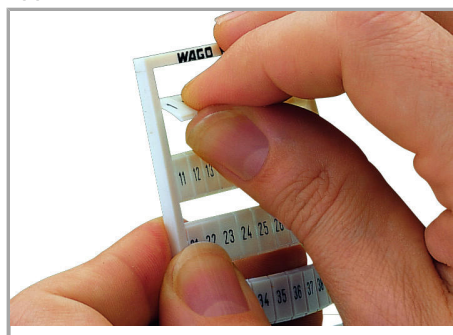

Fișă tehnică | Număr articol: 793-4533

WMB marking card; as card; MARKED; 31 / 32 (50 each); stretchable 4 - 4.2 mm; Horizontal marking; snap-on type; white

www.wago.com/793-4533

Date

Technical Data

Marking	31 / 32
Marking (number)	50
Marking direction	Horizontal marking
Marking color	black
Marking type	Digits
Darstellung des Aufdrucks	same numbers per strip
Pre-assembly	10 strips with 10 markers per card

Geometrical Data

Marker/Strip width	4 ... 4.2 mm
Marker width	4 mm

Material Data

Color	white
-------	-------

Supus modificărilor.

WAGO Kontakttechnik GmbH & Co. KG
/Representative Office Romania
Sos. Pipera-Tunari nr. 1/1
building 1, 2nd floor | 077190 Voluntari, Ilfov
Tel.: +40-(0)31 421 85 68 | Email: info-RO@wago.com

Counterpart

Installation Notes

Application

Separating a strip from the WMB marker card.

Stretching a WMB marker strip.

Separating an individual marker from the WMB marker strip – for larger terminal blocks.