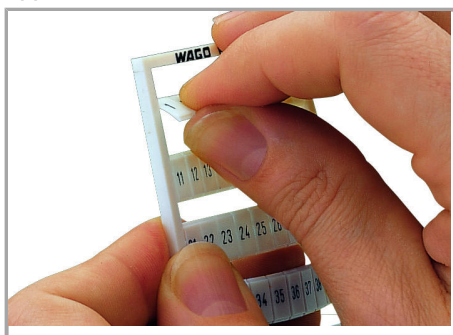

Fișă tehnică | Număr articol: 793-4531

WMB marking card; as card; MARKED; 27 / 28 (50 each); stretchable 4 - 4.2 mm; Horizontal marking; snap-on type; white

www.wago.com/793-4531

Date

Technical Data

Marking	27 / 28
Marking (number)	50
Marking direction	Horizontal marking
Marking color	black
Marking type	Digits
Darstellung des Aufdrucks	same numbers per strip
Pre-assembly	10 strips with 10 markers per card

Geometrical Data

Marker/Strip width	4 ... 4.2 mm
Marker width	4 mm

Material Data

Color	white
-------	-------

Supus modificărilor.

WAGO Kontakttechnik GmbH & Co. KG
/Representative Office Romania
Sos. Pipera-Tunari nr. 1/1
building 1, 2nd floor | 077190 Voluntari, Ilfov
Tel.: +40-(0)31 421 85 68 | Email: info-RO@wago.com

Counterpart

Installation Notes

Application

Separating a strip from the WMB marker card.

Stretching a WMB marker strip.

Separating an individual marker from the WMB marker strip – for larger terminal blocks.