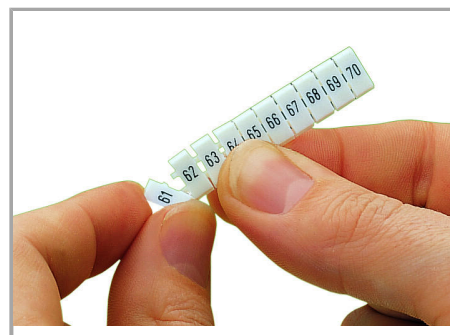

Fișă tehnică | Număr articol: 793-4531

WMB marking card; as card; MARKED; 27 / 28 (50 each); stretchable 4 - 4.2 mm; Horizontal marking; snap-on type; white

www.wago.com/793-4531

Date

Technical Data

Marking	27 / 28
Marking (number)	50
Marking direction	Horizontal marking
Marking color	black
Marking type	Digits
Darstellung des Aufdrucks	same numbers per strip
Pre-assembly	10 strips with 10 markers per card

Counterpart

Installation Notes

Application

Separating a strip from the WMB marker card.

Stretching a WMB marker strip.

Separating an individual marker from the WMB marker strip – for larger terminal blocks.