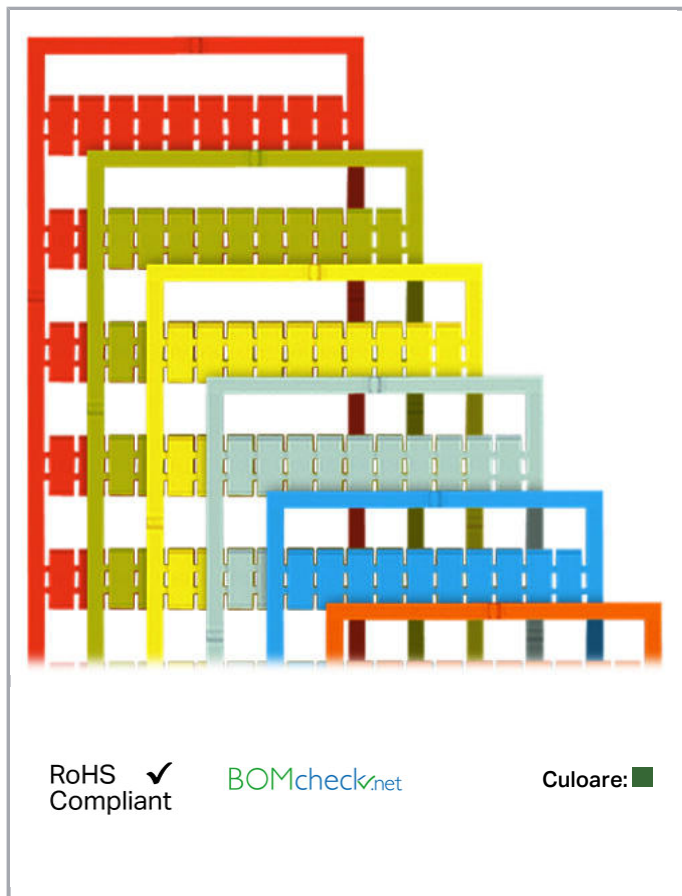

Fișă tehnică | Număr articol: 793-4501/000-017

WMB marking card; as card; stretchable 4 - 4.2 mm; plain; snap-on type;
green

www.wago.com/793-4501/000-017

Descriere articol

Custom Labeling

Markers can also be customized using our Smart Designer Configuration Software.

Simply click on the "Configure" button on the right and label the markers as needed. To place an order, you must first register with the WAGO Configuration Software.

For re-orders, simply use the provided item number; this number can also be found in your software projects.