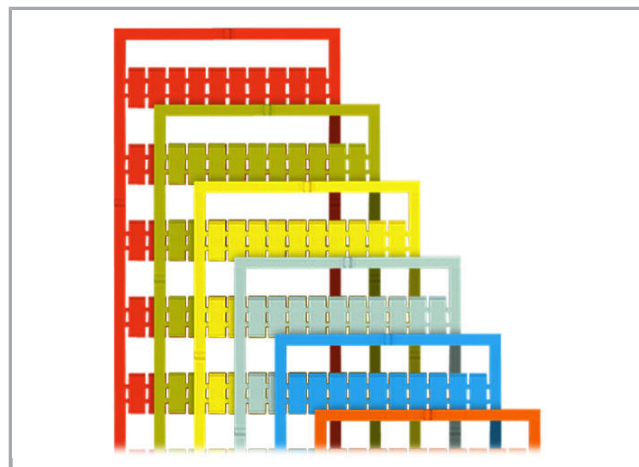

Fișă tehnică | Număr articol: 793-4501/000-017

WMB marking card; as card; stretchable 4 - 4.2 mm; plain; snap-on type;
green

www.wago.com/793-4501/000-017

Descriere articol

Custom Labeling

Markers can also be customized using our Smart Designer Configuration Software.

Geometrical Data

Marker/Strip width	4 ... 4,2 mm
Marker width	4 mm

Material Data

Color	green
Weight	7,3 g
Fire load	0,219 MJ

Commercial data

Packaging type	BOX
Country of origin	DE
GTIN	4045454000714
Customs tariff number	491 19900000