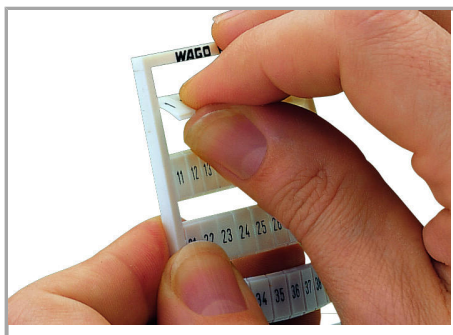

Weight	7,2 g

Commercial data

Packaging type	BOX
Country of origin	DE
GTIN	4055143270670
Customs tariff number	491 19900000

Counterpart

Installation Notes

Application

Separating a strip from the WMB marker card.