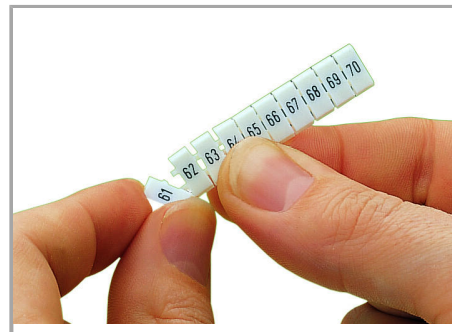

Separating an individual marker from the WMB marker strip – for larger terminal blocks.

Marking

Supus modificărilor.

WAGO Kontakttechnik GmbH & Co. KG
/Representative Office Romania
Sos. Pipera-Tunari nr. 1/1
building 1, 2nd floor | 077190 Voluntari, Ilfov
Tel.: +40-(0)31 421 85 68 | Email: info-RO@wago.com

Aveți întrebări despre produsele noastre?
Vă stăm la dispoziție pentru preluarea apelului la +40 (0) 31 421 85 68.