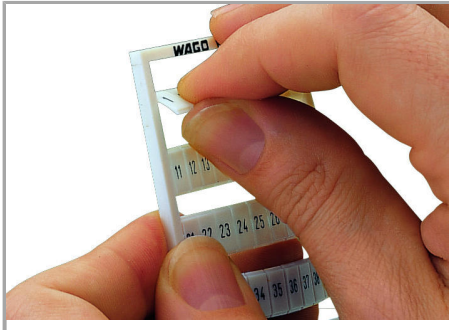

Fișă tehnică | Număr articol: 793-433

WMB marking card; as card; MARKED; 117 / 118 (50 each); not stretchable;
Horizontal marking; snap-on type; white

www.wago.com/793-433

Date

Technical Data

Marking	117 / 118
Marking (number)	50
Marking direction	Horizontal marking
Marking color	black
Marking type	Digits
Darstellung des Aufdrucks	same numbers per strip
Pre-assembly	10 strips with 10 markers per card

Geometrical Data

Marker/Strip width	5 mm
Marker width	5 mm

Material Data

Color	white
Weight	9 g

Supus modificărilor.

WAGO Kontakttechnik GmbH & Co. KG
/Representative Office Romania
Sos. Pipera-Tunari nr. 1/1
building 1, 2nd floor | 077190 Voluntari, Ilfov
Tel.: +40-(0)31 421 85 68 | Email: info-RO@wago.com

Counterpart

Installation Notes

Application

Separating a strip from the WMB marker card.

Stretching a WMB marker strip.

Separating an individual marker from the WMB marker strip – for larger terminal blocks.