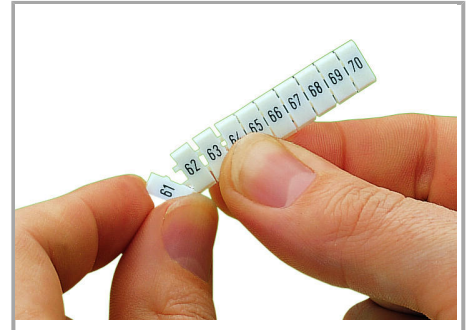

Fișă tehnică | Număr articol: 793-433

WMB marking card; as card; MARKED; 117 / 118 (50 each); not stretchable;
Horizontal marking; snap-on type; white

www.wago.com/793-433

Date

Technical Data

Marking	117 / 118
Marking (number)	50
Marking direction	Horizontal marking
Marking color	black
Marking type	Digits
Darstellung des Aufdrucks	same numbers per strip
Pre-assembly	10 strips with 10 markers per card

Geometrical Data

Marker/Strip width	5 mm
Marker width	5 mm

Material Data

Color	white
Weight	9 g

Supus modificărilor.

WAGO Kontakttechnik GmbH & Co. KG
/Representative Office Romania
Sos. Pipera-Tunari nr. 1/1
building 1, 2nd floor | 077190 Voluntari, Ilfov
Tel.: +40-(0)31 421 85 68 | Email: info-RO@wago.com

Counterpart

Installation Notes

Application

Separating a strip from the WMB marker card.

Stretching a WMB marker strip.

Separating an individual marker from the WMB marker strip – for larger terminal blocks.