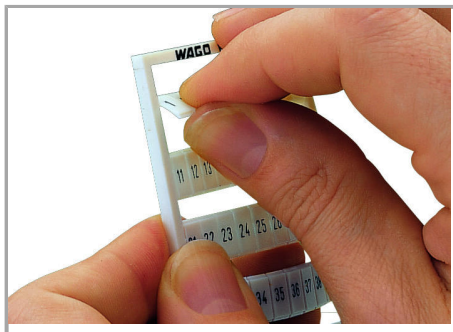

Fire load 0,257 MJ

Commercial data

Product Group	2 (Terminal Block Accessories)
Packaging type	BOX
Country of origin	DE
GTIN	4017332699556
Customs tariff number	49119900000

Counterpart

Installation Notes

Application

Separating a strip from the WMB marker card.