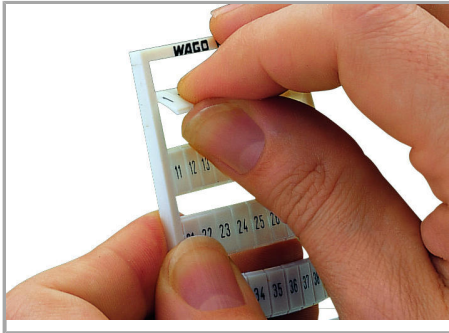

Fire load 0,257 MJ

Commercial data

Product Group	2 (Terminal Block Accessories)
Packaging type	BOX
Country of origin	DE
GTIN	4017332699518
Customs tariff number	49119900000

Counterpart

Installation Notes

Application

Separating a strip from the WMB marker card.