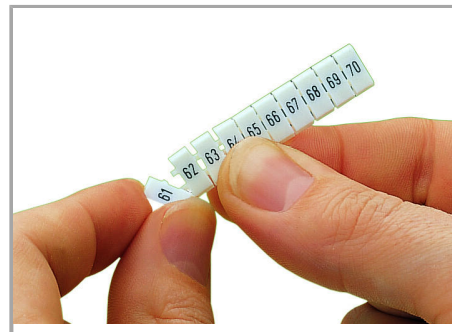

Fișă tehnică | Număr articol: 793-426

WMB marking card; as card; MARKED; 103 / 104 (50 each); not stretchable;
Horizontal marking; snap-on type; white

www.wago.com/793-426

Date

Technical Data

Marking	103 / 104
Marking (number)	50
Marking direction	Horizontal marking
Marking color	black
Marking type	Digits
Darstellung des Aufdrucks	same numbers per strip
Pre-assembly	10 strips with 10 markers per card

Geometrical Data

Marker/Strip width	5 mm
Marker width	5 mm

Material Data

Color	white
Weight	9 g

Supus modificărilor.

WAGO Kontakttechnik GmbH & Co. KG
/Representative Office Romania
Sos. Pipera-Tunari nr. 1/1
building 1, 2nd floor | 077190 Voluntari, Ilfov
Tel.: +40-(0)31 421 85 68 | Email: info-RO@wago.com

Counterpart

Installation Notes

Application

Separating a strip from the WMB marker card.

Stretching a WMB marker strip.

Separating an individual marker from the WMB marker strip – for larger terminal blocks.