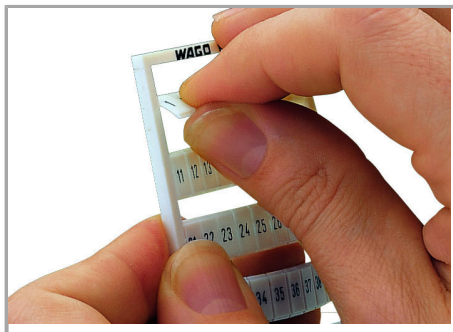

Fișă tehnică | Număr articol: 793-426

WMB marking card; as card; MARKED; 103 / 104 (50 each); not stretchable;
Horizontal marking; snap-on type; white

www.wago.com/793-426

Date

Technical Data

Marking	103 / 104
Marking (number)	50
Marking direction	Horizontal marking
Marking color	black
Marking type	Digits
Darstellung des Aufdrucks	same numbers per strip
Pre-assembly	10 strips with 10 markers per card

Geometrical Data

Marker/Strip width	5 mm
Marker width	5 mm

Material Data

Color	white
Weight	9 g

Supus modificărilor.

WAGO Kontakttechnik GmbH & Co. KG
/Representative Office Romania
Sos. Pipera-Tunari nr. 1/1
building 1, 2nd floor | 077190 Voluntari, Ilfov
Tel.: +40-(0)31 421 85 68 | Email: info-RO@wago.com

Counterpart

Installation Notes

Application

Separating a strip from the WMB marker card.

Stretching a WMB marker strip.

Separating an individual marker from the WMB marker strip – for larger terminal blocks.