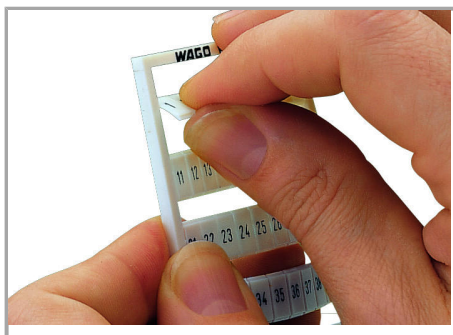

Weight	6,5 g

Commercial data

Packaging type	BOX
Country of origin	DE
GTIN	4055143252775
Customs tariff number	491 19900000

Counterpart

Installation Notes

Application

Separating a strip from the WMB marker card.