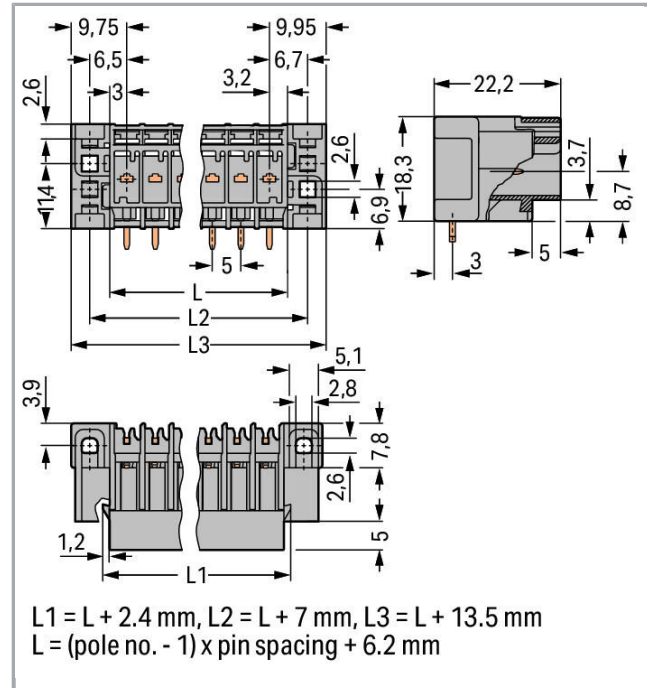

Date

Electrical data

Ratings per IEC/EN 60664-1

Nominal voltage (III/3)	250 V
Rated surge voltage (III/3)	4 kV
Rated voltage (III/2)	500 V
Rated surge voltage (III/2)	4 kV
Rated current	32 A
Legend (ratings)	(III / 3) ≙ Overvoltage category III / Pollution degree 3

Supus modificărilor.

WAGO Kontakttechnik GmbH & Co. KG
/Representative Office Romania
Sos. Pipera-Tunari nr. 1/1
building 1, 2nd floor | 077190 Voluntari, Ilfov
Tel.: +40-(0)31 421 85 68 | Email: info-RO@wago.com

Aveți întrebări despre produsele noastre?
Vă stăm la dispoziție pentru preluarea apelului la +40 (0) 31 421 85 68.