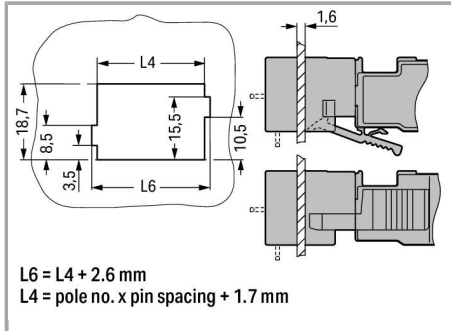

- Zuken CadStar 3 and 4
- Zuken CR-5000 and CR-8000

PCB Component Libraries (EDA), PCB CAD Library Ultra Librarian

Installation Notes

Assembly

Cutout

Male headers with solder pins